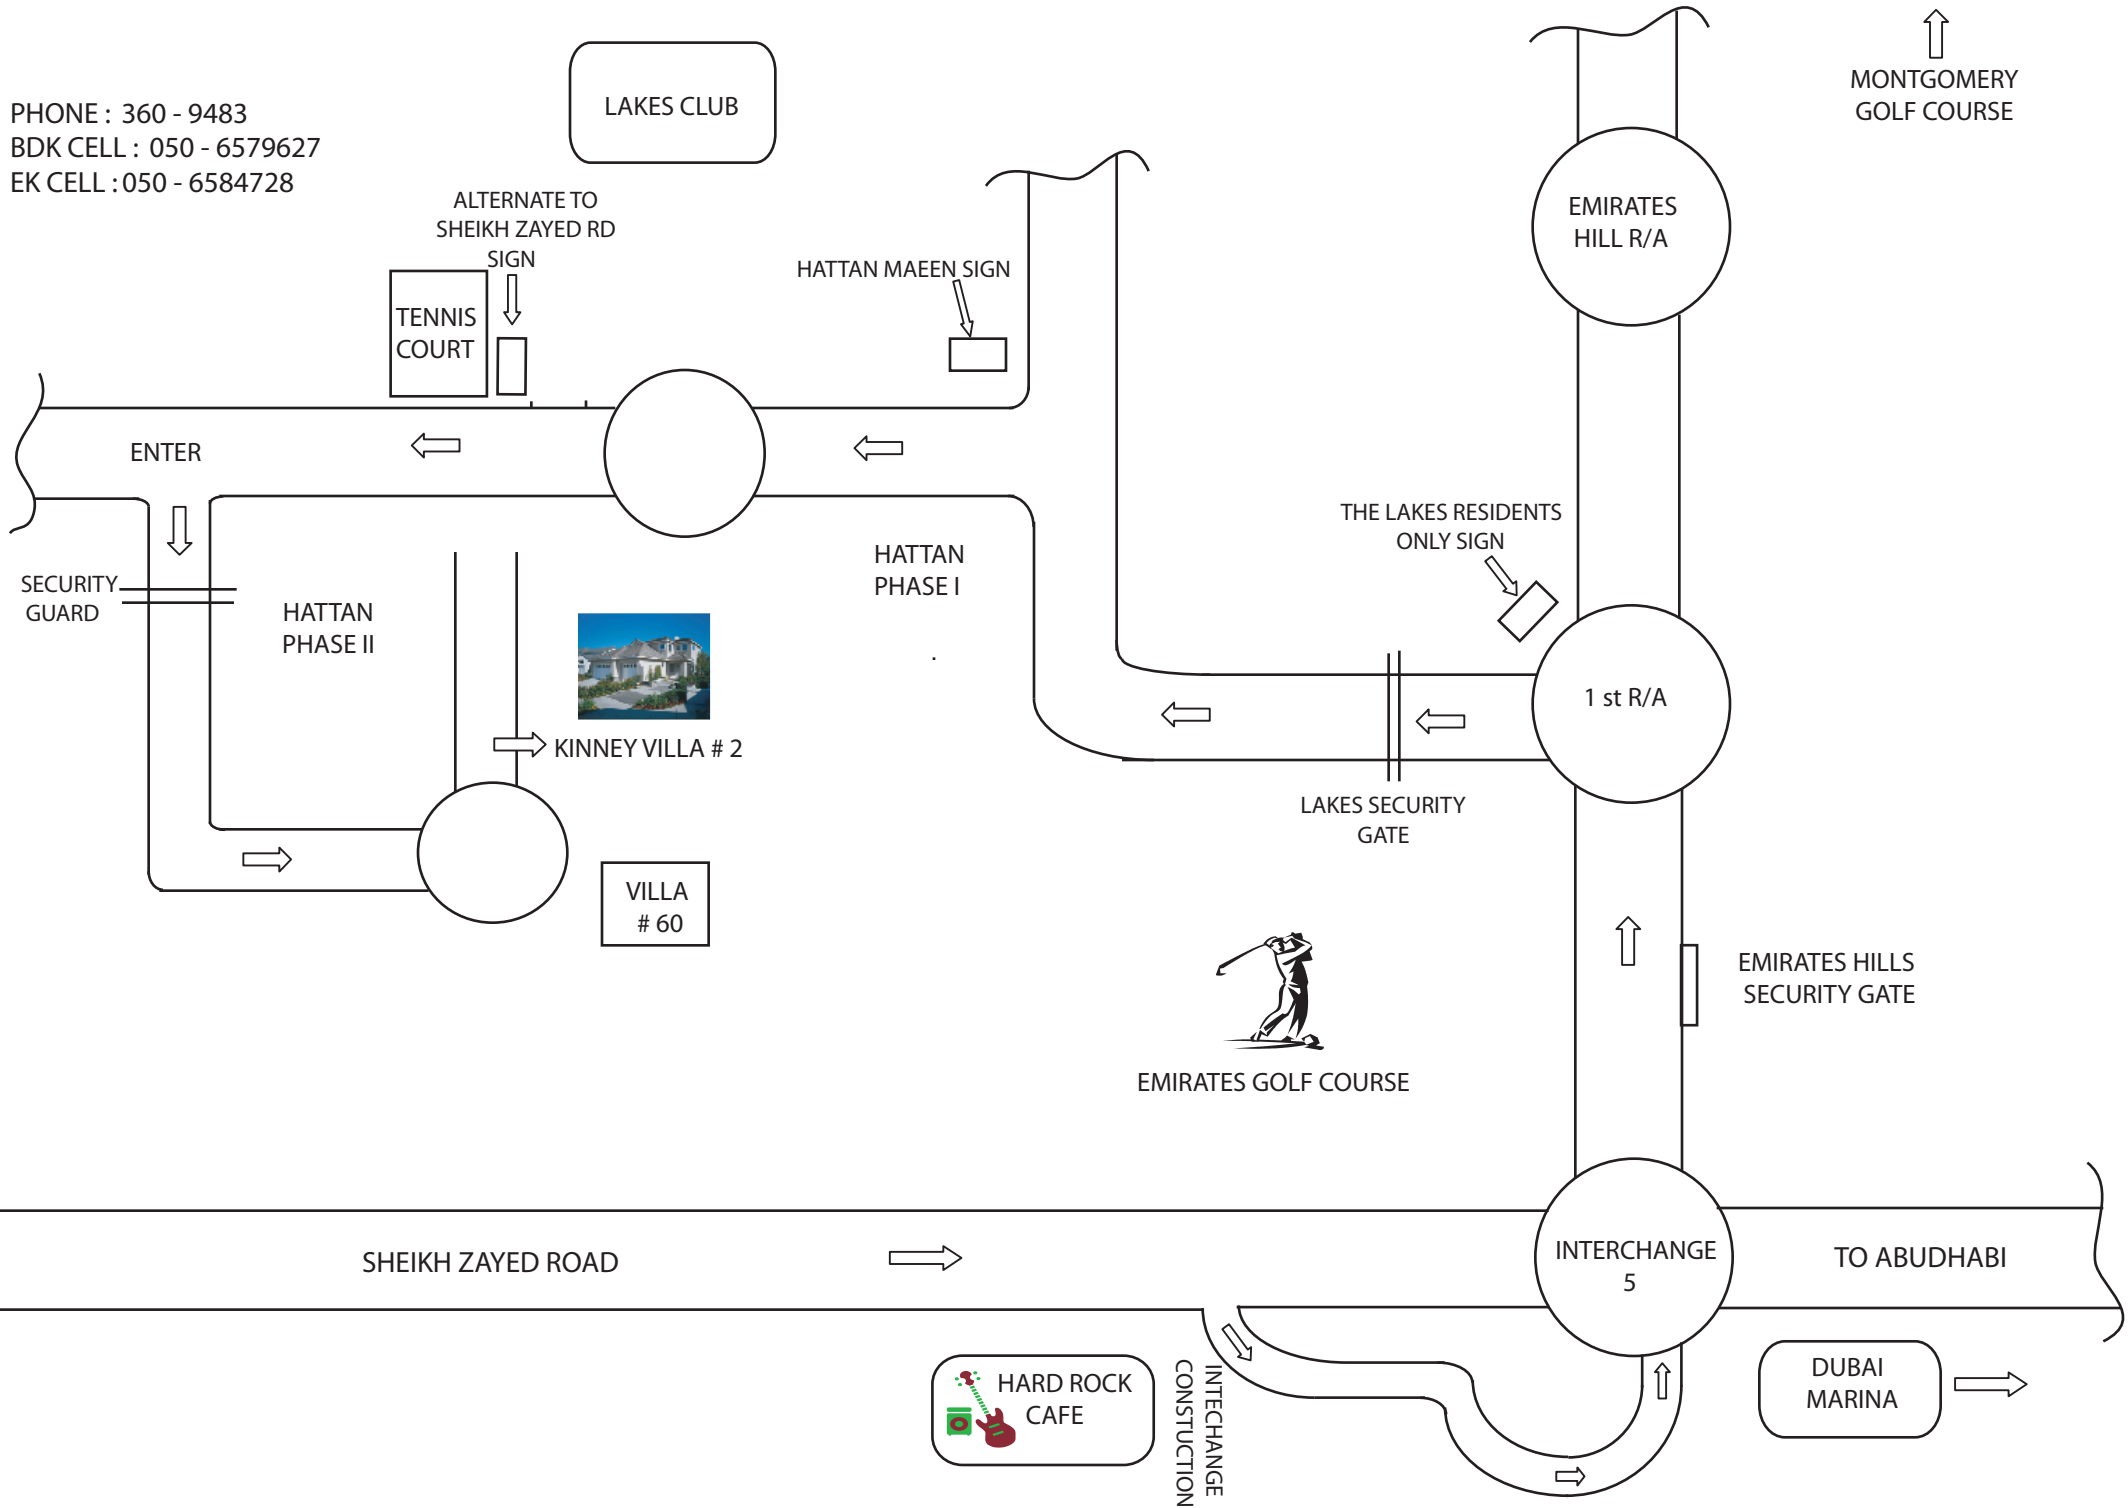

PHONE : 360 - 9483
BDK CELL : 050 - 6579627
EK CELL : 050 - 6584728

LAKES CLUB

ALTERNATE TO
SHEIKH ZAYED RD
SIGN
TENNIS COURT

HATTAN MAEEN SIGN

↑
MONTGOMERY
GOLF COURSE

EMIRATES
HILL R/A

ENTER

SECURITY
GUARD

HATTAN
PHASE II

KINNEY VILLA # 2

HATTAN
PHASE I

THE LAKES RESIDENTS
ONLY SIGN

1st R/A

LAKES SECURITY
GATE

VILLA
60

EMIRATES GOLF COURSE

EMIRATES HILLS
SECURITY GATE

SHEIKH ZAYED ROAD

INTERCHANGE
5

TO ABUDHABI

HARD ROCK
CAFE

INTERCHANGE
CONSTRUCTION

DUBAI
MARINA